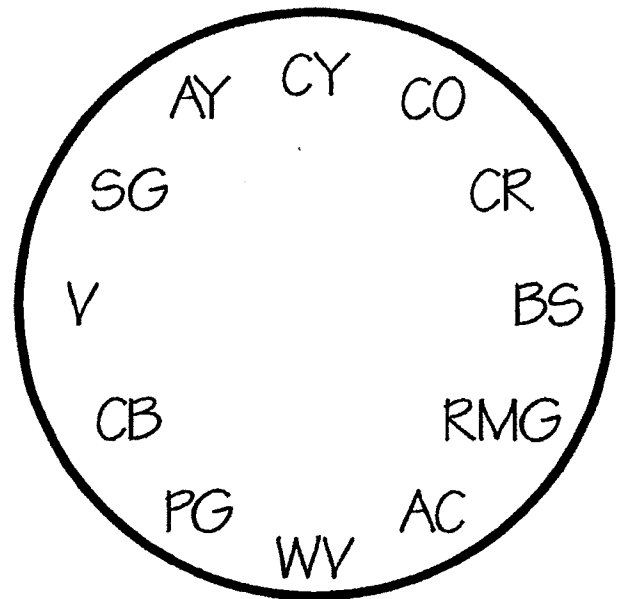

Supply List

Casey Rasmussen White
WATERCOLORS
(925) 228-0374

A. Transparent Watercolors

1. (AC) ALizarin Crimson
2. (CR) Cadmium Red
3. (CY) Cadmium Yellow
4. (CB) Cerulean Blue
5. (PG) Payne's Gray
6. (SG) Sap Green
7. (V) Veridian
8. (BS) Burnt Sienna
9. (AY) Aureolin Yellow
10. (CO) Cadmium Orange
11. (RMG) Rose Madder Geniune
12. (WV) Windsor Violet

Palette Map

B. Brushes, One large round watercolor brush size 8,10, or 12 (larger the better)

C. Palette, 20 or 23 well white plastic palette, or plastic plate

D. Pencils, sharpener

E. Watercolor Paper, D'Arches 140lb, 9x12 pad

F. Water container, coffee can or milk jug

G. Eraser, Magic Rub

H. Paper Towels, plain white

I. A Sense of Humor